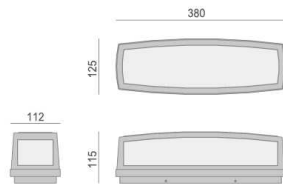

## LUCE (VL-3010)

Impact-resistant bracket lights for LED PCB type

Beam angle	Symmetrical
Luminous flux [lm]	1,020[lm] - 2,040 [lm]
Protection Class	IP65
Certification	KS C 7713 (LED 경관등)

Energy Saving  
48%  
LED 12W vs EL 23W

CLASS 1 AND 2 FOR PEDESTAL

MODEL	CODE NO.	LAMP	BASE	INPUT	lm/cd
LUCE (루체)	3010-P12	LED 12W	PCB	AC 220V	1,020[lm]
	3010-P24	LED 24W	PCB	AC 220V	2,040[lm]

- Materials :** Body\_ aluminum die casting. Diffuser\_ 3mm toughened anti UV frosted (milky) polycarbonate. Cover frame\_ aluminum die casting. . Attach bracket\_ steel plate(selecting color powder painted). Gasket and seals\_ silicone rubber. Fixings\_ stainless steel screws.
- Finishing :** Mechanical and chemical anti-corrosion treatment; AKZONOBEL, Polyester, UV resistant, exterior paint system, thermally cured at 200 °C
- Adjustment :** Fixed lighting fixture
- Paint Color :** Dark gray painted (Standard) / Another paint color on request
- Power :** Electronic power supply unite included
- Input Voltage :** AC 220~240V 60Hz
- Option :** Cable lengths on request