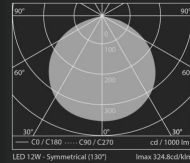

Description

유백색 커버를 통해 발산되는 온온한 빛을 통해 안락함을 느낄 수 있는 LUCE는 건축물, 조경, 공원, 시민의 휴식공간에 배치 및 설계되어 아름다운 경관조명 이미지를 연출할 수 있는 조명기구이다. 단조로운 외벽이나 기둥에 온화함을 느낄 수 있는 최적의 조명기구이며, 기존 광원 EL 23W 를 LED 12W로 대체가 가능하여 48%의 에너지 절약 효과가 있다. 또한 친환경적인 직사광선으로 피사체에 대한 훼손이 발생하지 않으므로 녹색성장에 부응하는 저탄소 무공해 물질의 친환경 제품이다.

Energy Saving
48%
LED 12W vs EL 23W